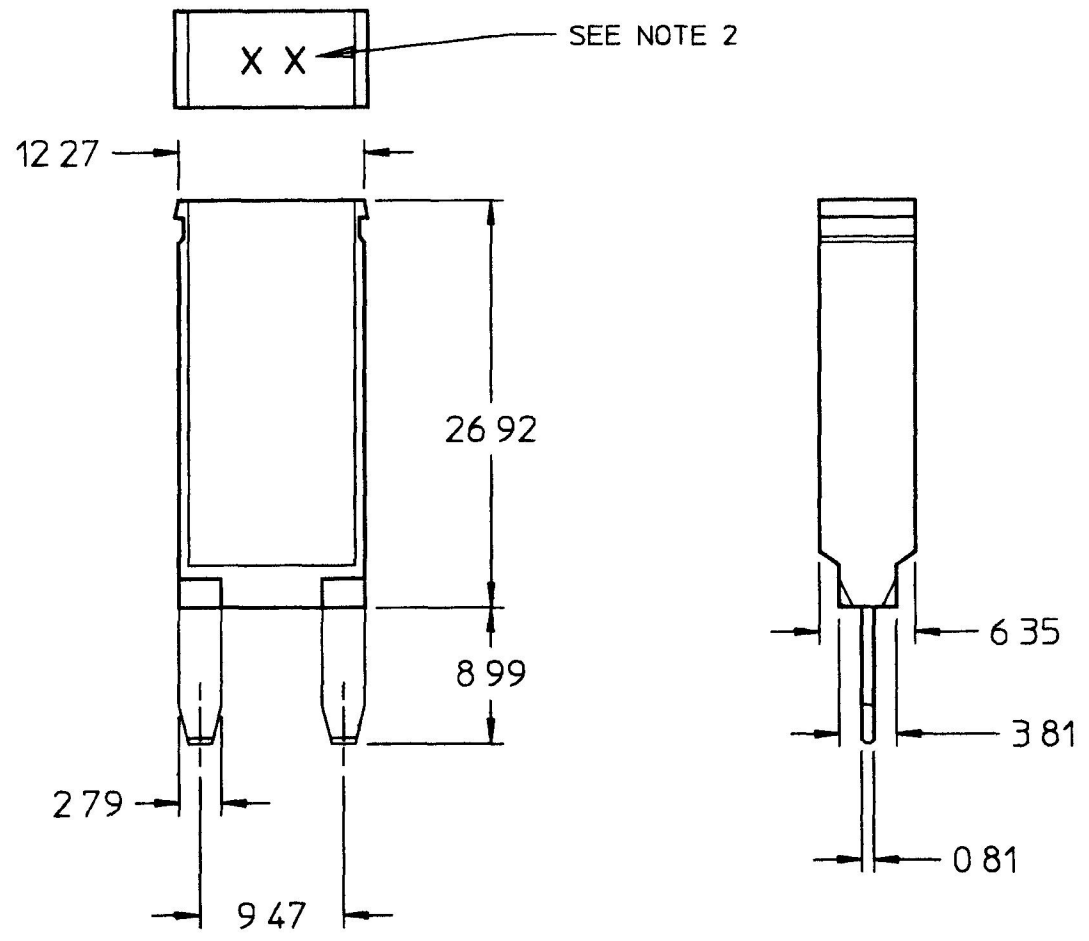

30418

CHART

	MM	IN
0	810	0 032
2	790	0 110
3	810	0 150
6	350	0 250
8	990	0 354
9	470	0 373
12	270	0 483
26	920	1 060

30418-25	25
30418-20	20
30418-15	15
30418-10	10
PT NO	AMPS

NOTES
 1 ALL DIMENSIONS REFERENCE ONLY
 2 AMP RATING
 3 12V CIRCUIT BREAKER

DO NOT SCALE

LET	WAS	DATE	BY	LET	WAS	DATE	BY	MATERIAL	DRAWN	CHK	APVD	SCALE	DATE DRAWN
									AS		GA	21	07/09/99
								FINISH	Cole Hersee Co. 20 OLD COLONY AVENUE, BOSTON, MA, U.S.A. 02127				DATE BLUEPRINTED
								TOLERANCES DECIMAL ± ANGLE ±	CIRCUIT BRKR, TYPE 1				30418
				--	ISSUED	7/22/99	GA					Confidential Property of Cole Hersee	