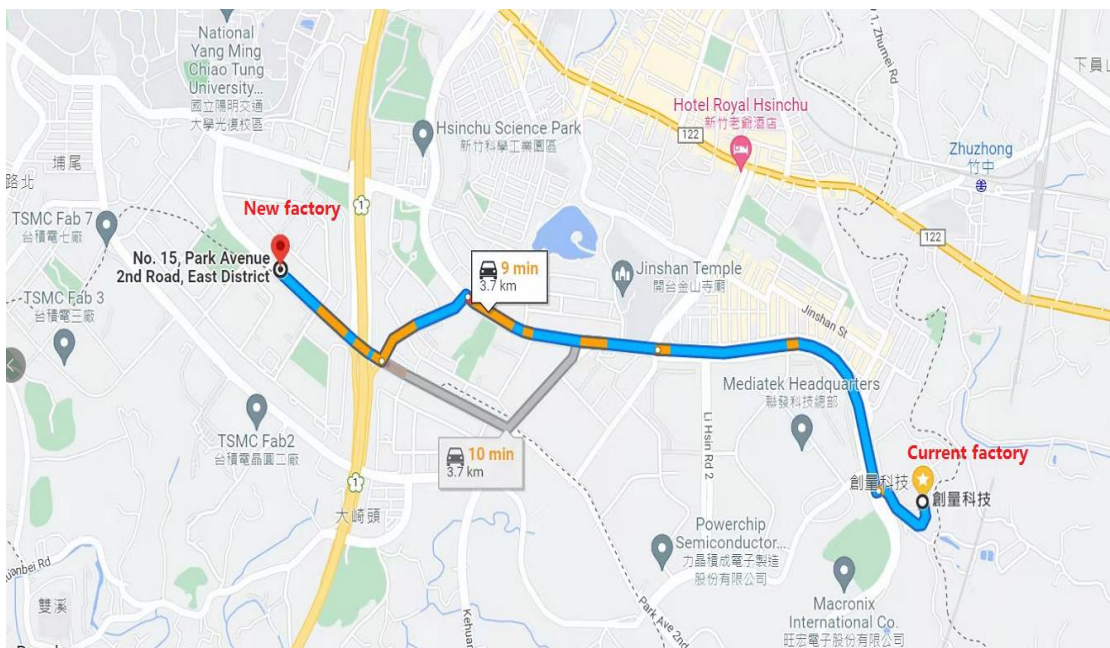

PROCESS CHANGE NOTIFICATION

Wafer Probing Vendor (ITC) Location Change Notice

PCN #

CN-00460A

Dear Valued Customer,

This Product Change Notification (PCN) contains advance information about our probing vendor Innovative Turnkey Solution Corporation (ITS) factory location change. The lease of their factory will be terminated at the end of year 2022 and they will move all equipment to new building –IST fab from No. 9, Li-Hsin Rd., Hsinchu City 30078, Taiwan, R.O.C to No. 15, Yuanqu 2nd Rd., East Dist., Hsinchu City 30075, Taiwan R.O.C step by step , start from WW46 to WW52 .The distance between two buildings is 3.7 kilometer . Our planning team will work with them for wafer preparation ahead of equipment movement and minimize the delivery impact .Engineering team will evaluate the test performance to make sure no any function, quality and reliability difference .

(Refer to below picture for detail location change)

Please acknowledge receipt of this PCN within 30 days by signing in at <http://www.aosmd.com/quality/pcn> or sending the enclosed Acknowledgement Form to your local AOS Sales Representative.

Lack of acknowledgement of the PCN within 30 days constitutes acceptance of the change.

If you have any questions regarding this change notice, please contact your local AOS Sales Representative.

<http://www.aosmd.com/contact>

Sincerely,

CK OH

Senior Vice President of Quality

Alpha and Omega Semiconductor