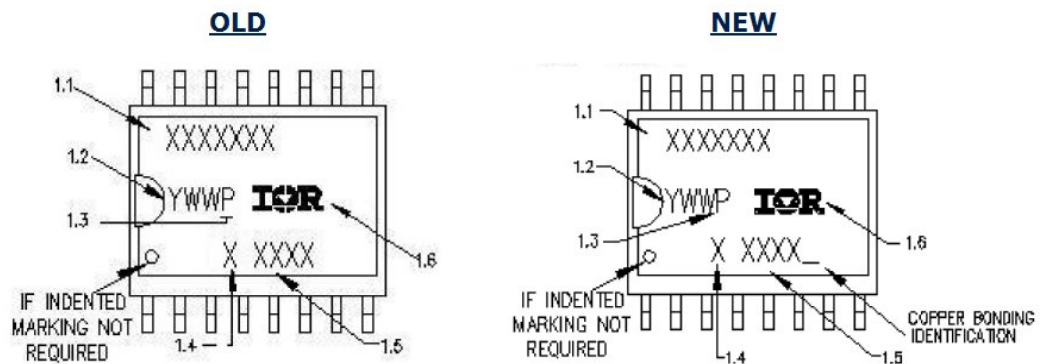

## Marking Identification for SOIC Gen 1 and 2 Products

► **Products affected:**

See attached for affected parts.

► **Detailed Change Information:**

**Subject:** Marking Identification for SOIC Gen 1 and 2 Products assembled in Carsem Malaysia and Hana Thailand.

**Reason:** This marking change is linked to PCN 1068 for Cu wire BOM Conversion. The product marking will be updated to include an underscore after the last digit of the Lot code to identify the part as a Copper-wire based device.

**Description:** Marking Identification for SOIC Gen 1 and 2 Products

**For SOIC Gen 1 and 2 Products**

	OLD	NEW
Marking Identification	Current Marking	Underscore after the last digit of the Lot code

■ **Comparison in OLD/NEW procedure (overview)**