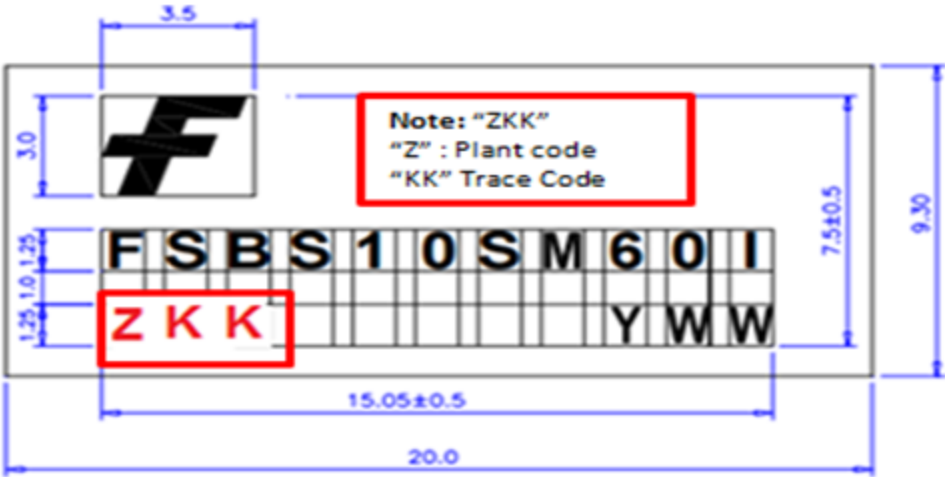

Please contact your local Customer Quality Engineer if you have any questions regarding this notification.

**Implementation of change:**

Description of Change (From) :

Marking layout : "XXX".

"XXX" is last 3 digits of assembly lot number.

Description of Change (To) :

Marking layout : "ZKK".  
"Z" is plant code , "KK" is trace code.

Reason for Change:  
Assembly lot traceability improvement.

**Affected Product(s):**

FBA42060	FBA42060_T	FCA22012A
FCBB20CH60SF	FCBS0550	FNA21012A
FNA22512A	FNA23060	FNA23512A
FNA23512A_T	FNA25060	FNA25060S
FNA27560	FNA40560	FNA40860
FNA40860B2	FNA41060	FNA41060B2
FNA41060B2_T	FNA41560	FNA41560B2
FNA41560B2_F057	FNA41560B2_F151	FNA41560B2_T
FNA41560B4	FNB33060T	FNB40560
FNB40560B2	FNB40560_SN00282	FNB40560_T
FNB41060	FNB41060B2	FNB41060_F151
FNB41060_T	FNB41560	FNB41560B2
FNB41560_F151	FNB41560_T	FNB43060T2
FNC42060F	FNC42060F2	FNC42060F2_T
FNCS1560L	FNCS3060L	FNE40560
FNE41060	FNE41060_T	FNH44004P
FNH46004P	FPA22012A	FPA23012A
FPAB20BH60B	FPAB20BH60B_T	FPAB30BH60
FPAB30BH60B	FPAB30BH60B_T	FPAM30LH60
FPAM30LH60S	FPAM30LH60_T	FPAM50LH60
FPAM50LH60G	FPAM50LH60S	FPCS1560L
FPCS3060L	FPDB30PH60	FPDB40PH60B
FPDB40PH60B_SN00372	FPDB40PH60B_T	FPDB50PH60
FPDB50PH60_F166	FPDB60PH60B	FPDB60PH60B_SN00373
FPDB60PH60B_T	FPDL10BH60	FPDL10BH60L
FPDL15BH60	FSAM10SH60A	FSAM15SH60A
FSAM20SH60A	FSAM20SM60A	FSAM20SM60A_T
FSAM30SH60A	FSAM30SM60A	FSAM30SM60A_T
FSAM30SM60SL	FSAM50SM60A	FSAM50SM60A_T
FSAM50SM60G	FSAM50SM60G_T	FSAM75SM60A
FSAM75SM60SL	FSB32560	FSB43004A
FSB44104A	FSB50250	FSB50250A
FSB50250AB	FSB50250AS	FSB50250AT
FSB50250AT_T	FSB50250UD	FSB50250US
FSB50250UTD	FSB50260SF	FSB50325A
FSB50325AP	FSB50325AS	FSB50325AT
FSB50325AT_SN00263	FSB50325T	FSB50350ASF
FSB50350ATF	FSB50450	FSB50450A
FSB50450AS	FSB50450AS_SN00272	FSB50450AT
FSB50450S	FSB50450TB2	FSB50450UD