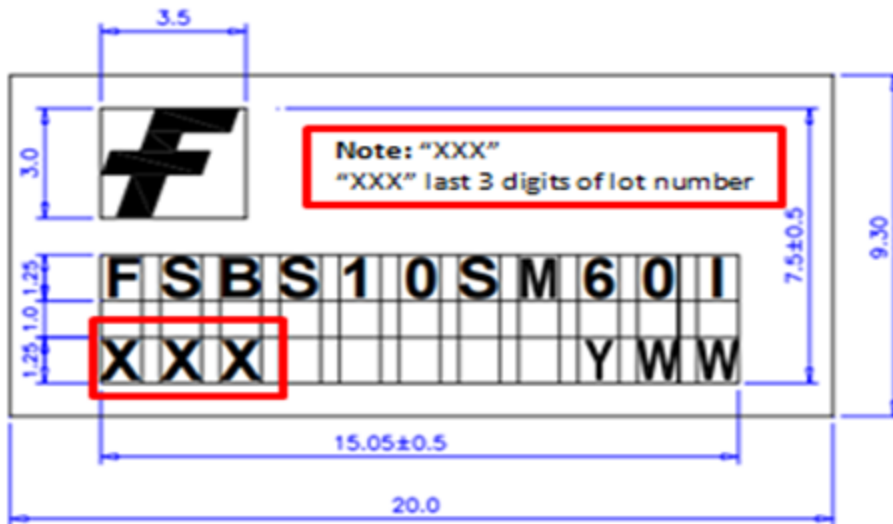

Please contact your local Customer Quality Engineer if you have any questions regarding this notification.

**Implementation of change:**

Description of Change (From) :

Marking layout : "XXX".

"XXX" is last 3 digits of assembly lot number.

Description of Change (To) :

Marking layout : "ZKK".  
"Z" is plant code , "KK" is trace code.

Reason for Change:  
Assembly lot traceability improvement.

**Affected Product(s):**

FBA42060	FBA42060_T	FCA22012A
FCBB20CH60SF	FCBS0550	FNA21012A
FNA22512A	FNA23060	FNA23512A
FNA23512A_T	FNA25060	FNA25060S
FNA27560	FNA40560	FNA40860
FNA40860B2	FNA41060	FNA41060B2
FNA41060B2_T	FNA41560	FNA41560B2
FNA41560B2_F057	FNA41560B2_F151	FNA41560B2_T
FNA41560B4	FNB33060T	FNB40560
FNB40560B2	FNB40560_SN00282	FNB40560_T
FNB41060	FNB41060B2	FNB41060_F151
FNB41060_T	FNB41560	FNB41560B2
FNB41560_F151	FNB41560_T	FNB43060T2
FNC42060F	FNC42060F2	FNC42060F2_T
FNCS1560L	FNCS3060L	FNE40560
FNE41060	FNE41060_T	FNH44004P
FNH46004P	FPA22012A	FPA23012A
FPAB20BH60B	FPAB20BH60B_T	FPAB30BH60
FPAB30BH60B	FPAB30BH60B_T	FPAM30LH60
FPAM30LH60S	FPAM30LH60_T	FPAM50LH60
FPAM50LH60G	FPAM50LH60S	FPCS1560L
FPCS3060L	FPDB30PH60	FPDB40PH60B
FPDB40PH60B_SN00372	FPDB40PH60B_T	FPDB50PH60
FPDB50PH60_F166	FPDB60PH60B	FPDB60PH60B_SN00373
FPDB60PH60B_T	FPDL10BH60	FPDL10BH60L
FPDL15BH60	FSAM10SH60A	FSAM15SH60A
FSAM20SH60A	FSAM20SM60A	FSAM20SM60A_T
FSAM30SH60A	FSAM30SM60A	FSAM30SM60A_T
FSAM30SM60SL	FSAM50SM60A	FSAM50SM60A_T
FSAM50SM60G	FSAM50SM60G_T	FSAM75SM60A
FSAM75SM60SL	FSB32560	FSB43004A
FSB44104A	FSB50250	FSB50250A
FSB50250AB	FSB50250AS	FSB50250AT
FSB50250AT_T	FSB50250UD	FSB50250US
FSB50250UTD	FSB50260SF	FSB50325A
FSB50325AP	FSB50325AS	FSB50325AT
FSB50325AT_SN00263	FSB50325T	FSB50350ASF
FSB50350ATF	FSB50450	FSB50450A
FSB50450AS	FSB50450AS_SN00272	FSB50450AT
FSB50450S	FSB50450TB2	FSB50450UD